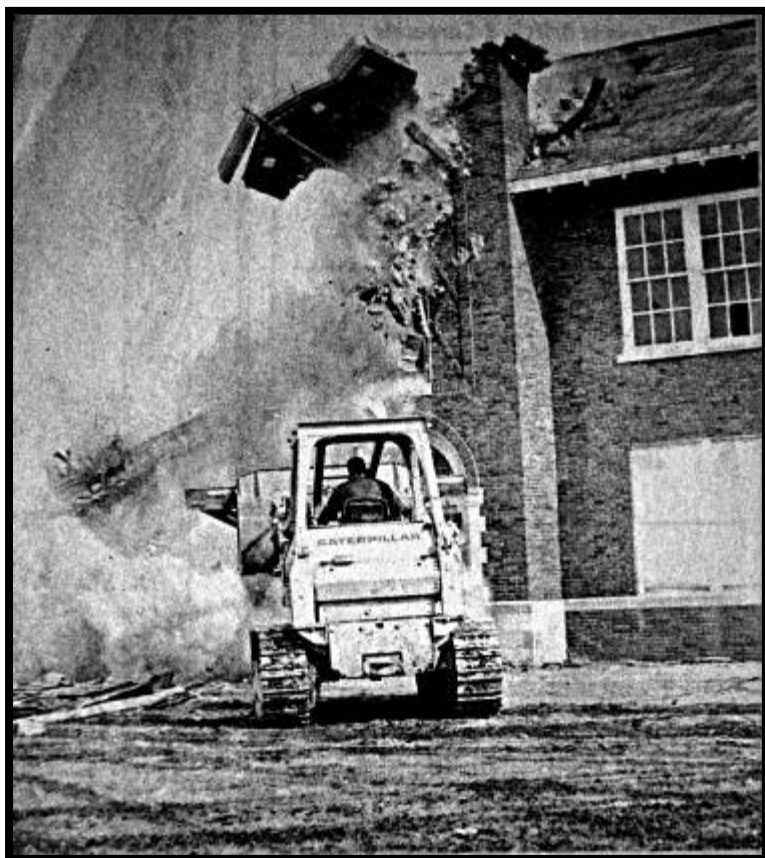

**February 7, 1980....
a sad day for
residents of Tuscola
when their beloved
South Ward Grade
School was razed.**

**The tearing down of the
South Ward Grade
School building was
signified by the ringing of
the bell in the school's
north tower. Harold
Weber is shown as he
rings the bell 59 times
with a hammer, one time
for each year of the
school's existence.**