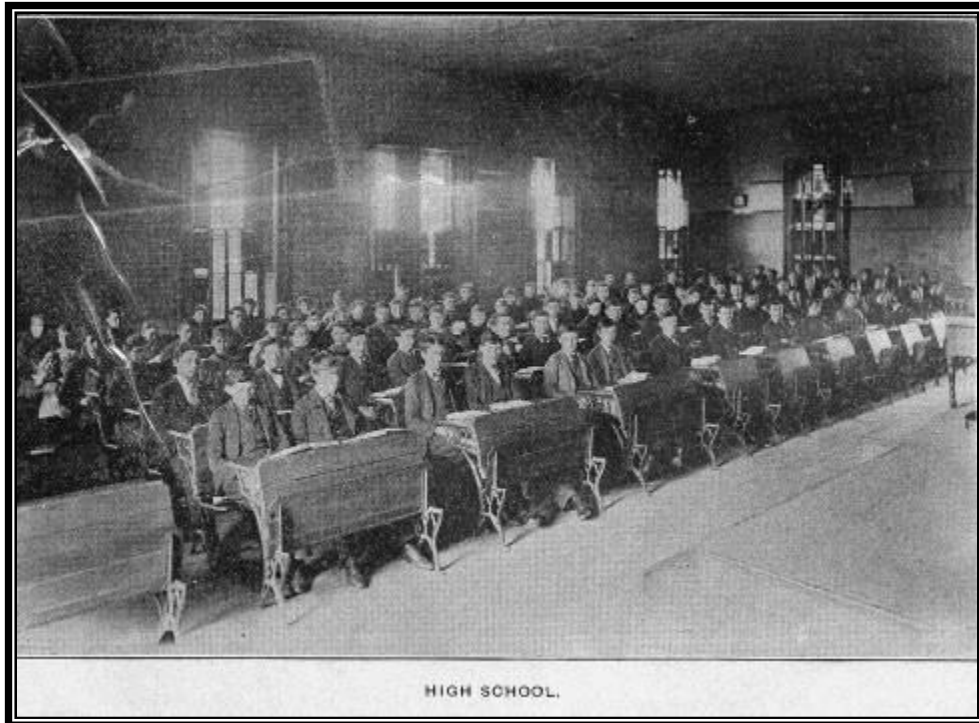

The Union School was surmounted by a belfry containing a large clock with four dials facing the four directions. A bell marked the hours and called students.

Union School about 1910

1895