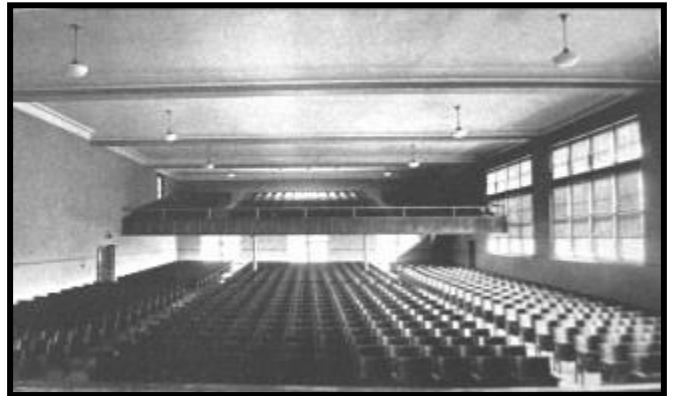

Laying of the cornerstone of the new high school on November 23, 1921.

Construction of auditorium 1922

TCHS 1923

Auditorium 1923 seating capacity - 870

Gymnasium 1923

Cafeteria 1923

Front Entrance 1925

Main Hall 1925