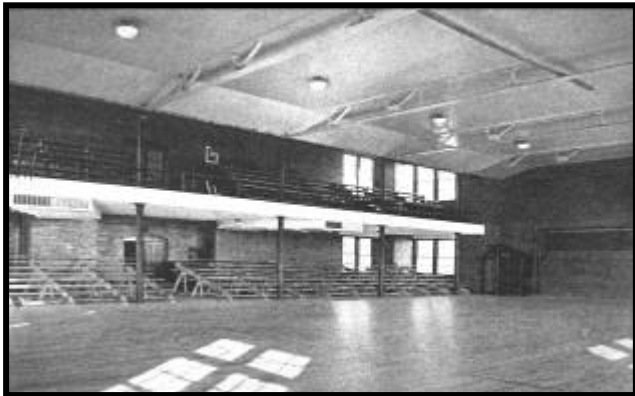

Laying of the cornerstone of the new high school on November 23, 1921.

Construction of auditorium 1922

TCHS 1923

Auditorium 1923 seating capacity - 870

Gymnasium 1923

Cafeteria 1923

Front Entrance 1925

Main Hall 1925